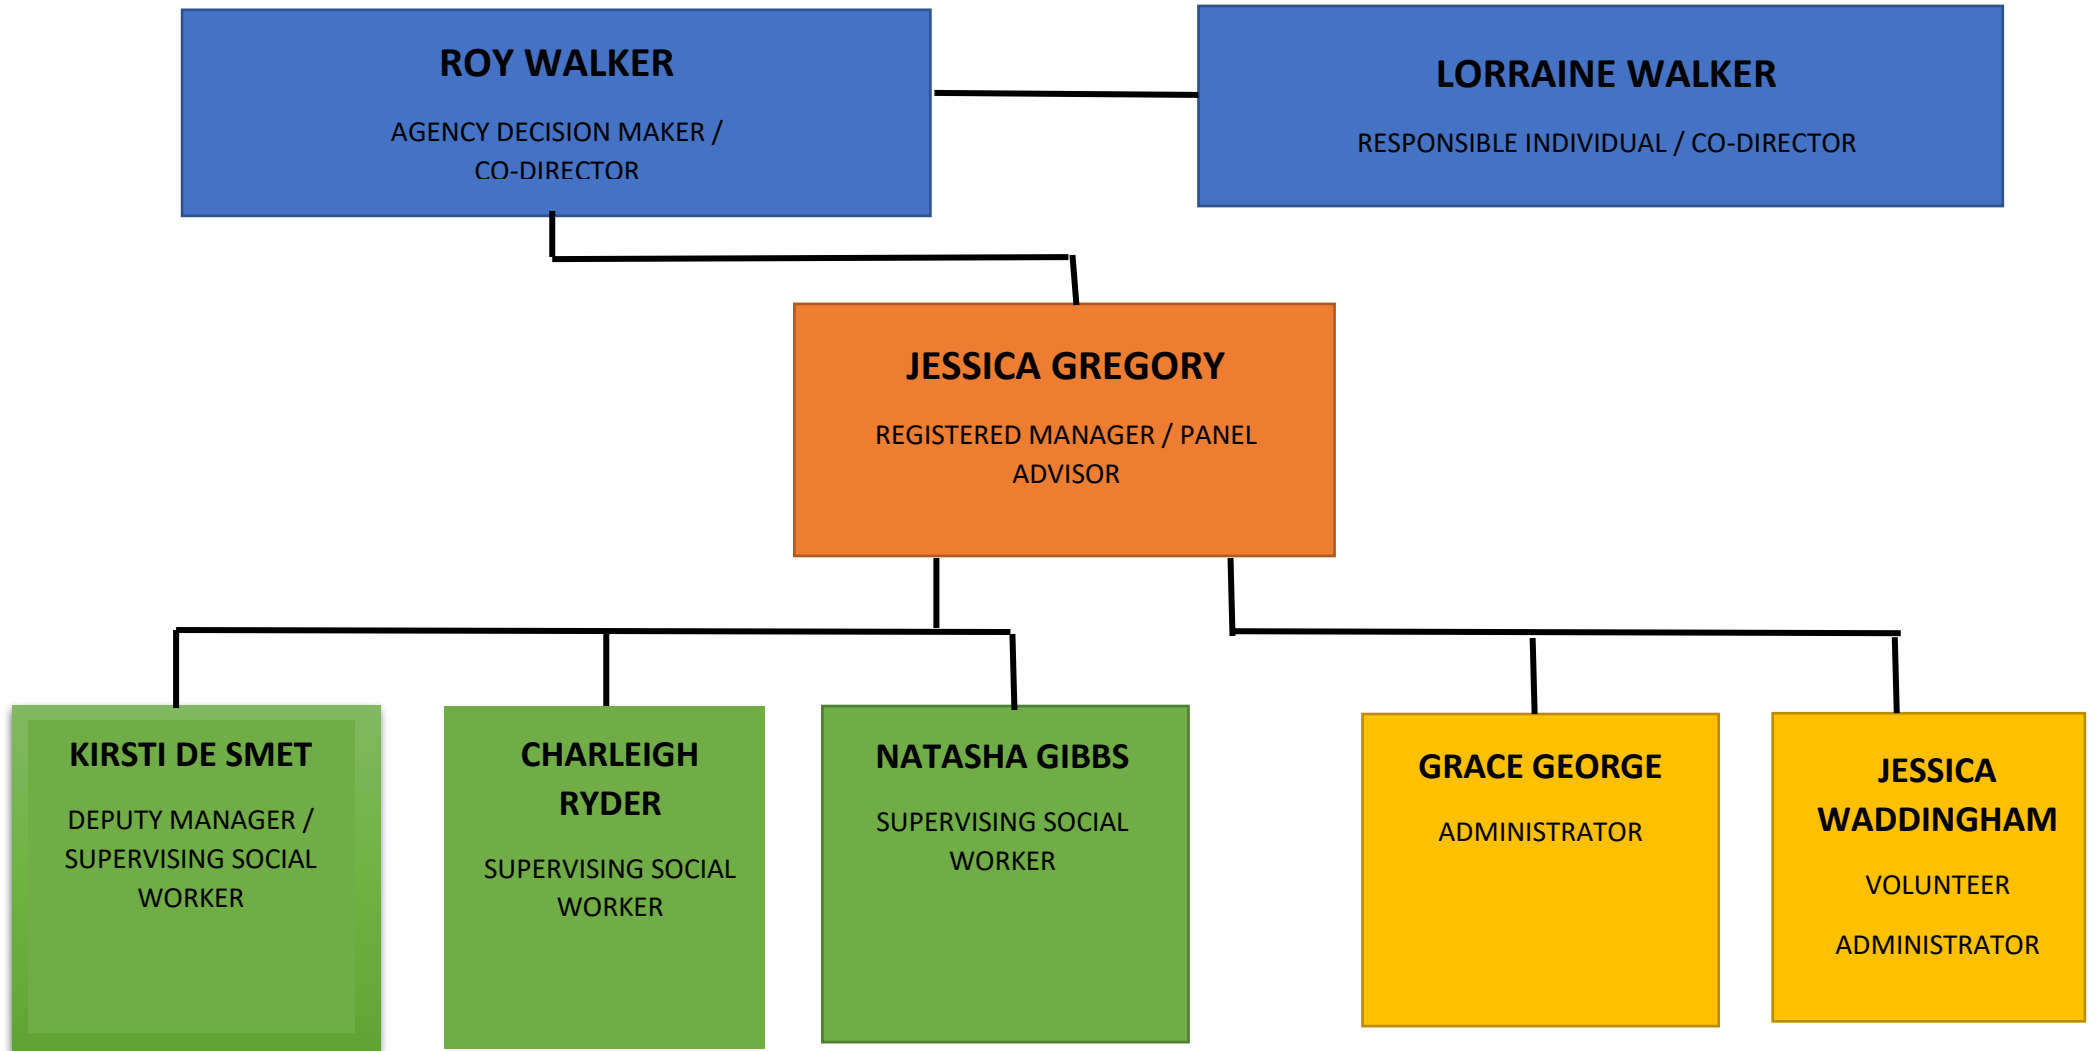

Management Flowchart

S.W.A. P. LTD.
[SOCIAL WORK ASSESSMENT PARTNERS LTD.]
FAMILY CONTACT CENTRE
43-47 King Street, Bedworth, Warwickshire, CV12 8NB.